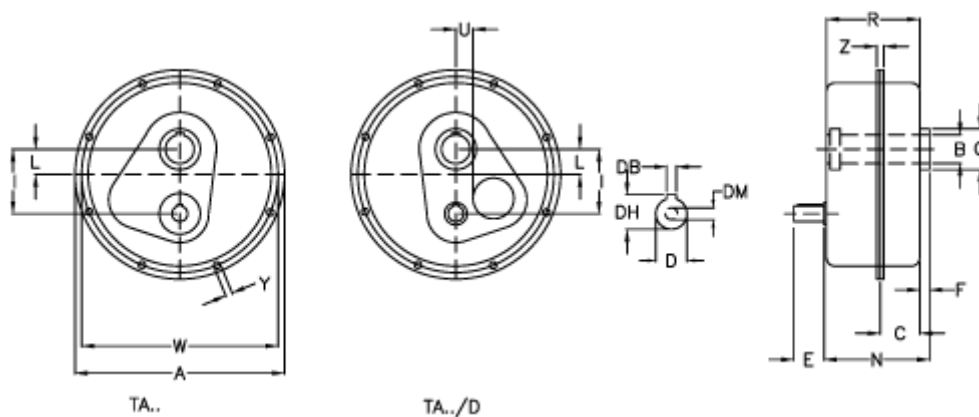

Data Sheet

Article number: 2948125123013
 Description: Shaft mount. speed reducer
 TA 125.135D i=12,3 without lubrication

Measures

| | | | | | |
|-------------|---------------|---|---------|-------------|--------|
| a | = 850 | E | = 110 | W | = 805 |
| B G7 | = 135 | F | = 34 | Weight (kg) | = 415 |
| C | = 110 | I | = 294 | Y | = 17.0 |
| DB | = 16 | L | = 80 | Z | = 44.5 |
| Description | = TA 125.135D | N | = 310.0 | | |
| DH | = 59.0 | Q | = 170 | | |
| D h6 | = 55 | R | = 304.0 | | |
| DM | = M16 | U | = 70 | | |